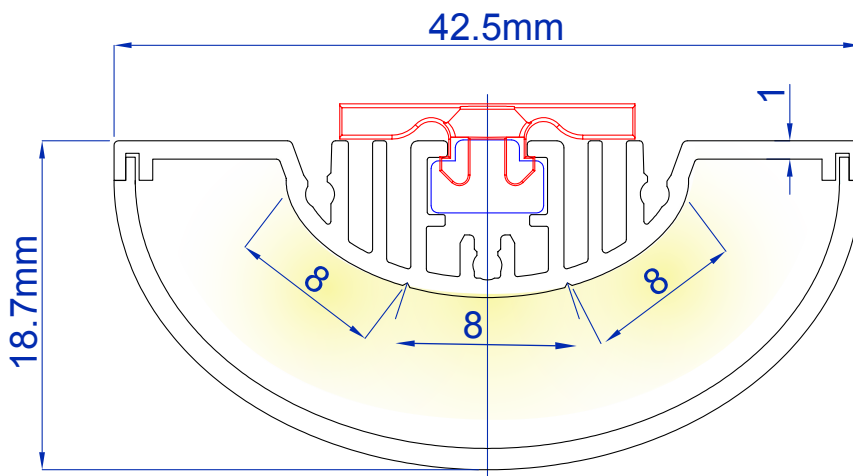

Specifications

- CRI: > 80
- Power Factor: > 0.95
- Input Voltage: 24V AC (External Driver Required)
- Sizes: 600mm, 900mm, 1200mm, 1500mm
- Colors: Platinum

Ideal for:

Service Cases

Linkable Units

Easily connect multiple units for extended coverage.

Accessories

Mounting Options:

Suspension installation

Clip installation

Magnet installation

Dimensions:

Round Lens:
Delivers a wide beam angle of 140°, ideal for broad area lighting.

Magnet

Size	Model number	Watts	Length (mm)	Length (inches)	Lumens	Lumens per watt	Color
2 ft	S3-PL-600	15	600	24	1290	100	Platinum
3 ft	S3-PL-900	21	900	36	1950	100	Platinum
4 ft	S3-PL-1200	27	1200	48	2700	100	Platinum
5 ft	S3-PL-1500	33	1500	60	3300	100	Platinum